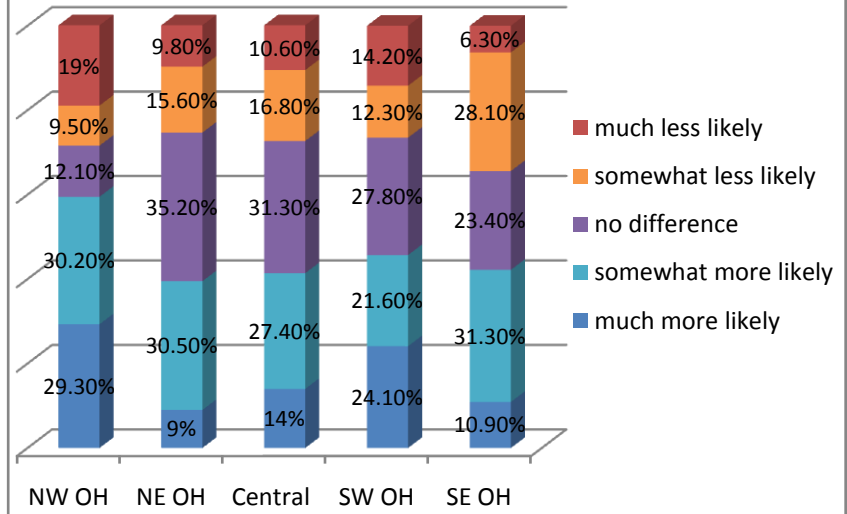

Overall in Ohio, would you say things are headed in the right or wrong direction?

### Do you have a favorable or unfavorable opinion of Ohio Right to Life?

**When Ohio Right to Life endorses a candidate, does that make you more or less likely to support that candidate?**

**Do you consider yourself to be a Tea-Party Patriot?**