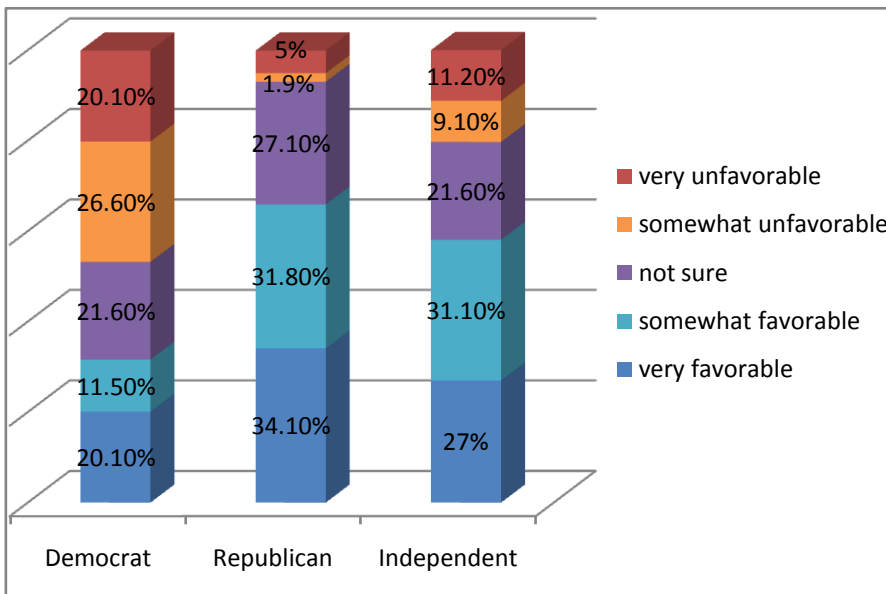

Overall in Ohio, would you say things are headed in the right or wrong direction?

### Do you have a favorable or unfavorable opinion of Ohio Right to Life?

**When Ohio Right to Life endorses a candidate, does that make you more or less likely to support that candidate?**

**Do you consider yourself to be a Tea-Party Patriot?**